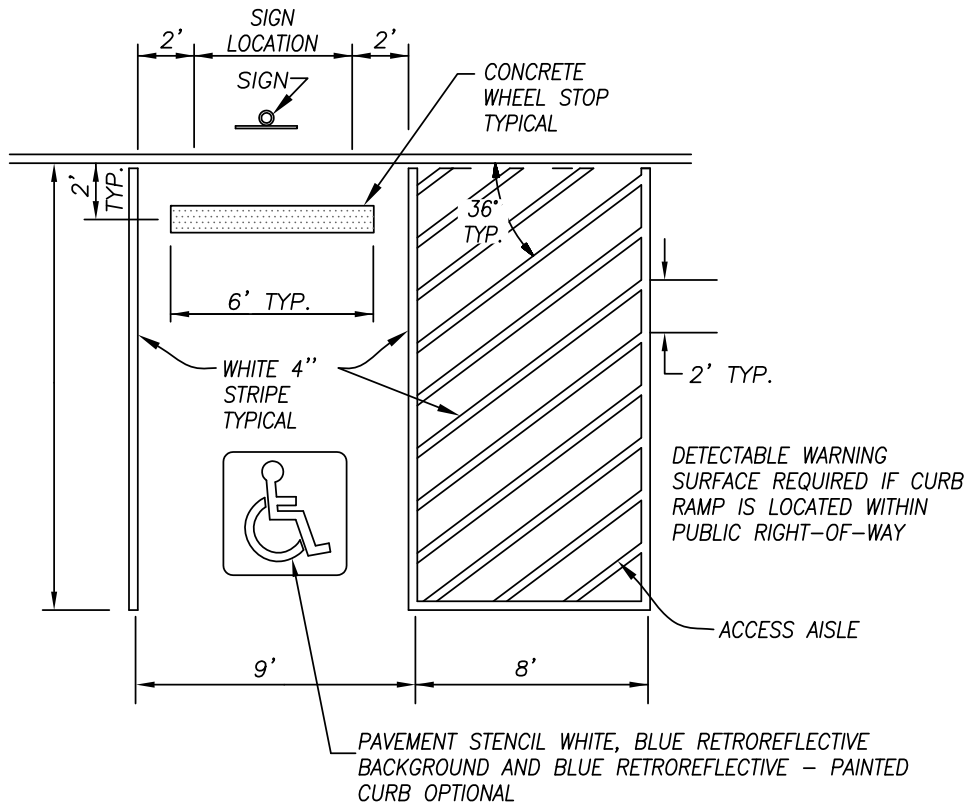

SIGNAGE AT HEAD OF EACH SPACE.
MOUNTING HEIGHT = 7' CLEAR

SIGN NO. R7-8
BACKGROUND: WHITE RETROREFLECTIVE SHEETING
LEGEND: GREEN RETROREFLECTIVE SHEETING
SYMBOL: WHITE ON BLUE RETROREFLECTIVE SHEETING

SIGN NO. R7-8P
BACKGROUND: WHITE, RETROREFLECTIVE SHEETING
LEGEND: GREEN, RETROREFLECTIVE SHEETING

SIGN NO. OR7-8C
BACKGROUND: WHITE, RETROREFLECTIVE SHEETING
LEGEND: GREEN, RETROREFLECTIVE SHEETING

CITY OF COBURG
STANDARD DRAWING

STANDARD
ADA PARKING STALL

DATE:
JANUARY 2017

DRAWING NO.
ST-004